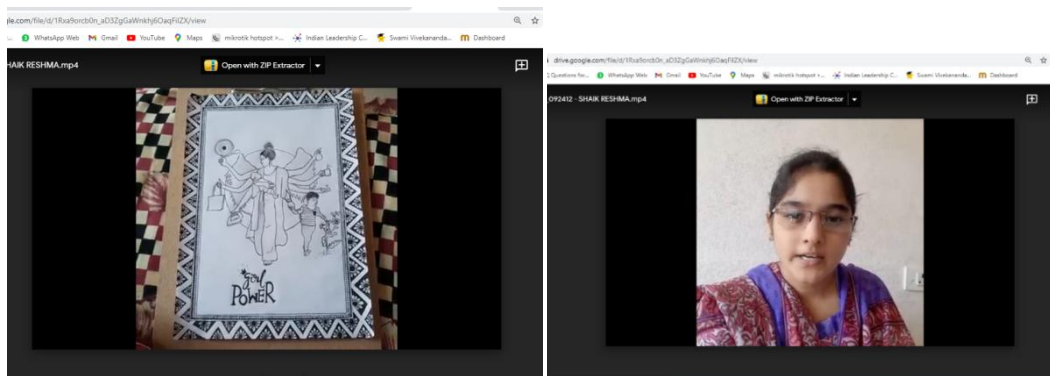

Online poster presentation